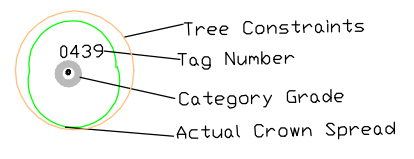

Notes:

BS5837: 2012 - Category Retention Rating

- Category U Trees - Trees in such a condition that any existing value would be lost within 10 years or being recommended for removal sound arboricultural practice.
- Category A Trees - Trees of high quality/value with a min. of 40 years life expectancy.

- Category B Trees - Trees of moderate quality/value with a min. of 20 years life expectancy.
- Category C Trees - Trees of low quality/value with a min. of 10 years life expectancy.

Sub Categories
1- Mainly Arboricultural values
2 - Mainly Landscape value
3 - Mainly cultural and conservation values.

ARBORIST ASSOCIATES LTD.
94 BALLYBAWN COTTAGES, ENNISKERRY, CO. WICKLOW
TEL: 01-2742011 / 087-2629589

TITLE: Tree Constraints Plan
Site: 'Rockbrook', Carmen Hall Road, Sandyford, Dublin 18

DATE: Dwg No.RBSF001 **Scale:** 1:500 @A3